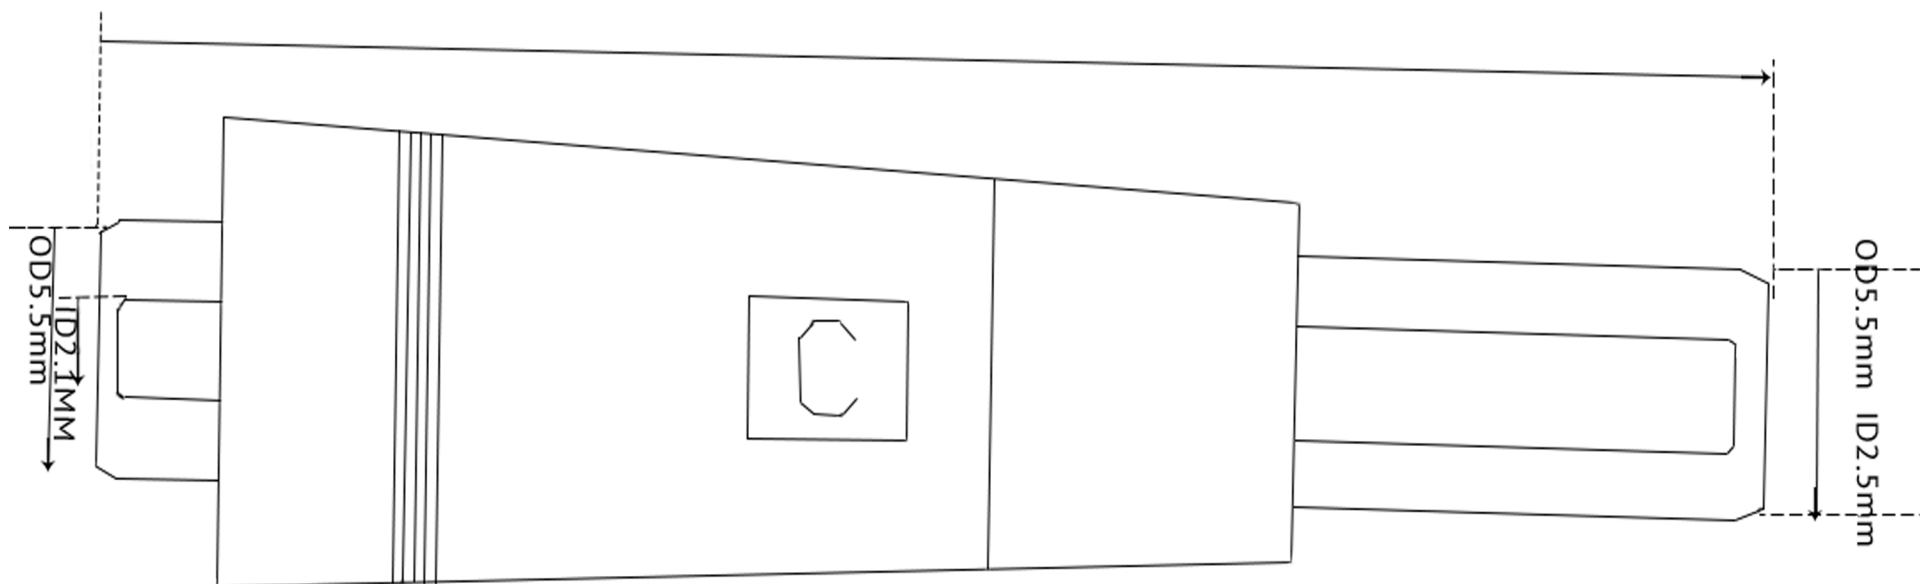

Product Photo

L:41.5MM

**Show Me**  
C A B L E S

www.showmecables.com  
888-519-9505 | sales@showmecables.com

Title

DC Power Adapter- 2.5mm Male to  
2.1mm Female

Part Number

879

Notes

1. Unless otherwise specified all dimensions are nominal
2. All specifications are subject to change without notice at any time
3. Dimensions are in millimeters